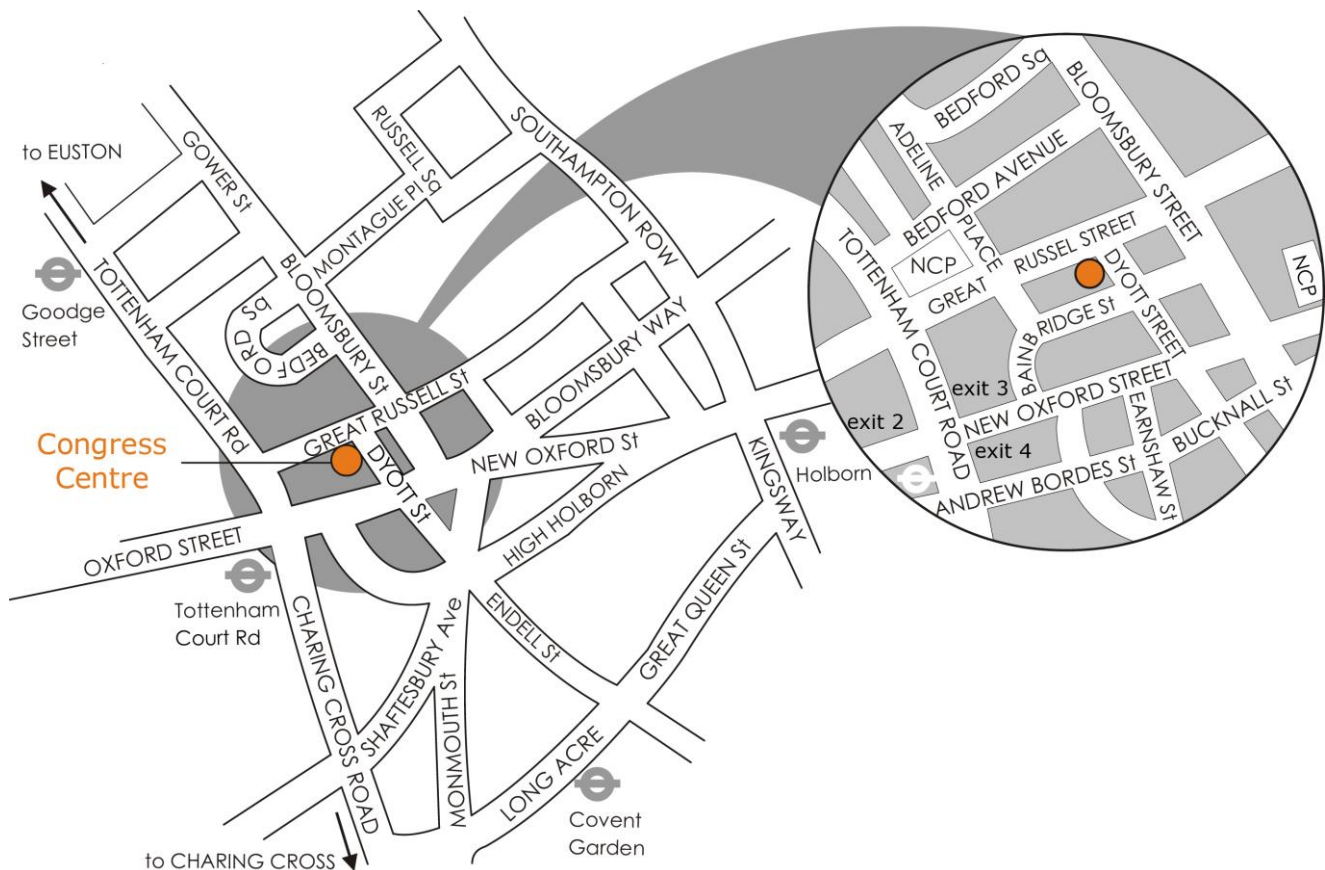

LDC Officials' day

Friday 29 November 2024

Congress Centre
28 Great Russell Street
London WC1B 3LS

Tel: 020 7467 1318

www.congresscentre.co.uk

Nearest Underground station

Tottenham Court Road – (Central and Northern lines)

The Congress Centre is just three minutes' walk from Tottenham Court Road Underground Station and a short walk from Oxford Street, Covent Garden and Soho.

Approximate journey times from Tottenham Court Road Station

Charing Cross Station - 2 minutes
Euston Station - 4 minutes
King's Cross/St Pancras Station - 11 minutes
Liverpool Street Station - 9 minutes
London Bridge Station - 14 minutes
Paddington Station - 13 minutes
Waterloo Station - 5 minutes

Plan your route via www.tfl.gov.uk

Car parking

Two public car parks are in the immediate vicinity located in Great Russell Street and Museum Street, in addition to metered on-street parking.